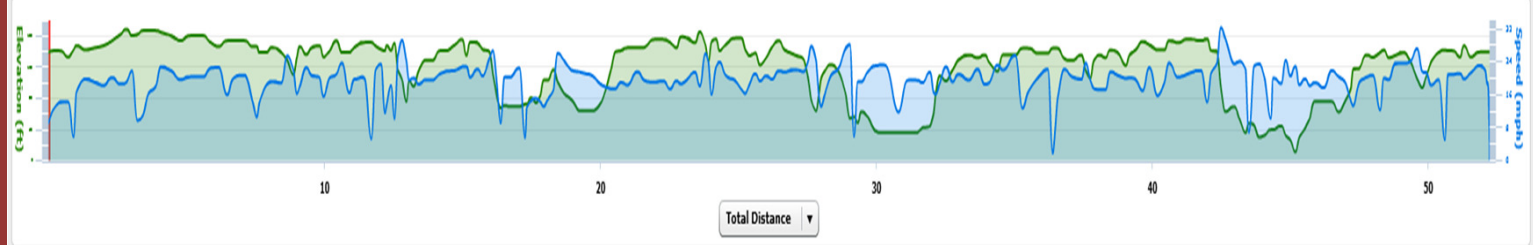

Dorey Pk- New Kent 52mile Loop

19.0 Average

2.632 hours

MILE	Cue	Road	Rte	For
	Strt	Dorey Park		0.1
0.1	L	Dorey Park Dr		0.8
0.9	L	Darbytown Rd		0.9
1.8	R	Miller Rd		1.63
3.43	R	Charles City Rd		2.19
5.62	L	Beulah Rd		0.96
6.58	R	Portugee Rd		2.52
9.1	L	Memorial Dr		0.9
10	R	Technology Rd		0.9
10.90	L	Elko Track Rd	380	0.8
11.70	L	Elko rd	156	0.5
12.2	X	Route 60		0.3
12.50	Strt	Meadow Rd		2.24
14.74	R	Grapevine Rd		1.51
16.25	R	Old Hanover	156	0.15
16.40	R	Hanover /Airport D	156	0.8
17.2	Store Stop	(leave left from store)		0.1
17.30	R	Market Rd	156	0.81
18.11	R	Fox Hunter Lane	613	1.62
19.7		Becomes Dispatch Rd	613	0.8
20.53	L	Quaker Rd	611	3.47
24.00	Strt	S. Quaker Rd	611	1
25.00	L	N. Henpeck Rd	665	0.25
25.25		Cross New Kent Hwy		2.75
28	R	Old Roxbury Rd		1.2
29.2	L	Pocohontas Prkwy	60	0.2
29.4	R	Roxbury Rd	106	1.5
30.90	R	Charles City Rd	600	5.5
36.40	Store Stop	Horizon		
36.40	L	Charles City Rd	156	0.1
36.50	R	Charles City Rd	156	3.7
40.20	L	Yahley Mill Rd		1.8
42.00	X	Darbytown Rd		1.5
43.5	R	Long Bridge Rd		0.8
44.30	R	New Market Rd	5	0.4
44.70	L	Kingsland Rd		1.5
46.20	R	Buffin Rd		2.07
48.27	R	New Market Rd	5	0.23
48.50	L	Doran Rd		2.11
50.61	L	Darbytown Rd		0.69
51.30	L	Dorey Park		0.90
52.20		End @ Dorey Shelter		

Total Distance

Dorey Pk- New Kent 52mile Loop