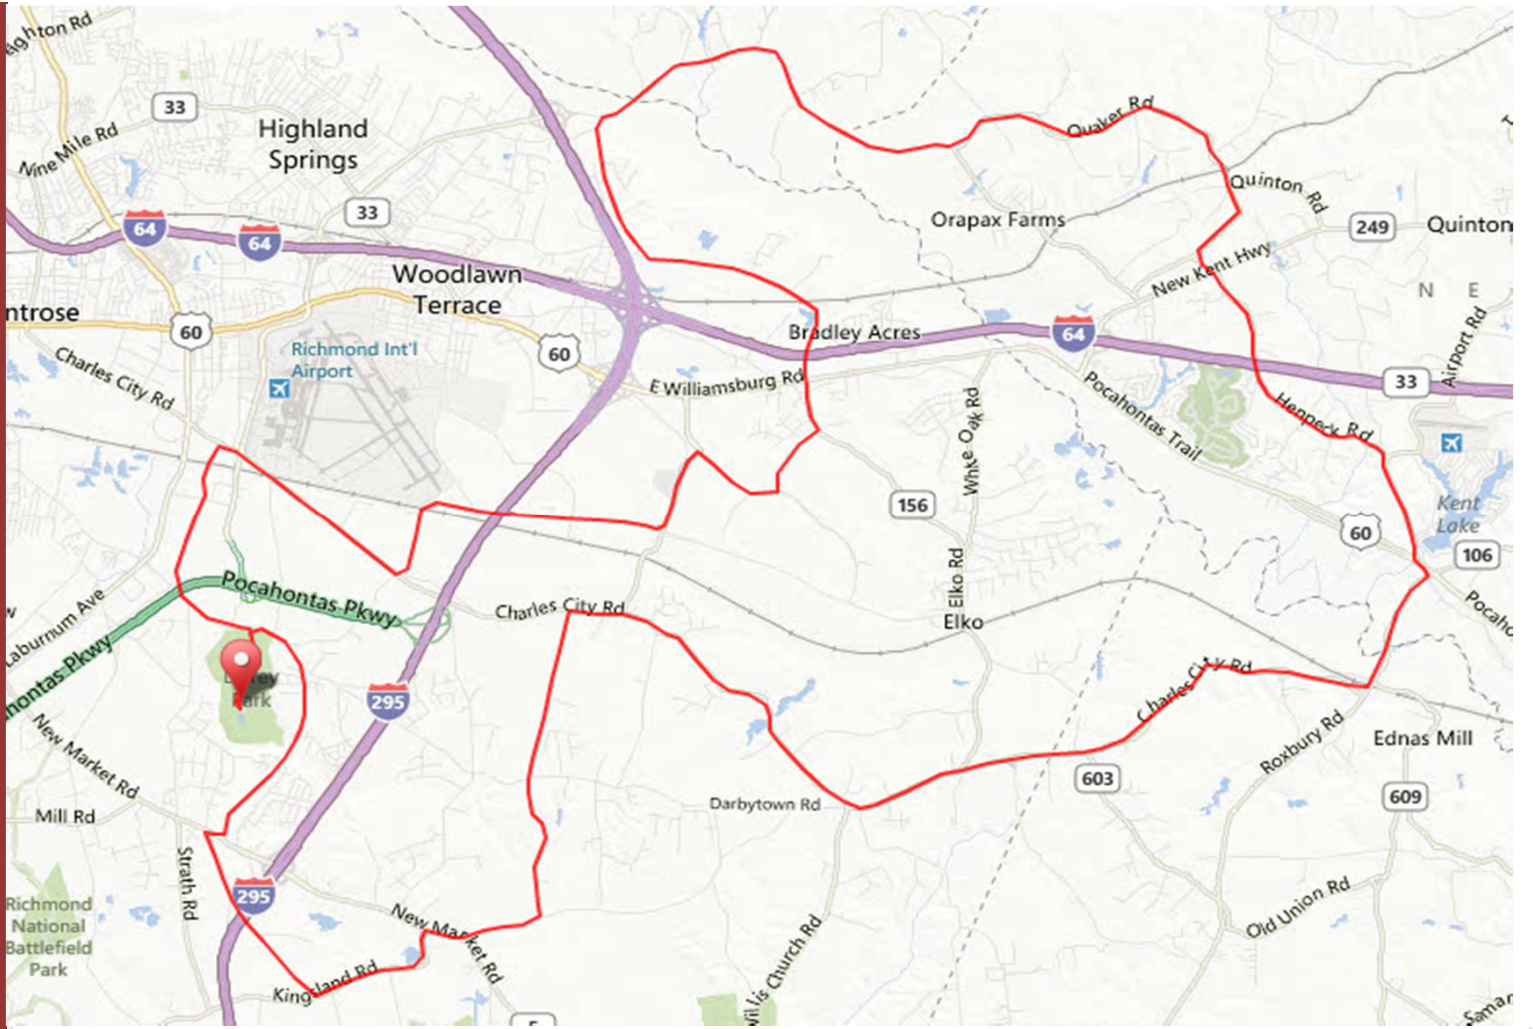

Dorey Pk- New Kent 52mile Loop

19.0 Average

2.632 hours

MILE	Cue	Road	Rte	For
	Strt	Dorey Park		0.1
0.1	L	Dorey Park Dr		0.8
0.9	L	Darbytown Rd		0.9
1.8	R	Miller Rd		1.63
3.43	R	Charles City Rd		2.19
5.62	L	Beulah Rd		0.96
6.58	R	Portugee Rd		2.52
9.1	L	Memorial Dr		0.9
10	R	Technology Rd		0.9
10.90	L	Elko Track Rd	380	0.8
11.70	L	Elko rd	156	0.5
12.2	X	Route 60		0.3
12.50	Strt	Meadow Rd		2.24
14.74	R	Grapevine Rd		1.51
16.25	R	Old Hanover	156	0.15
16.40	R	Hanover /Airport D	156	0.8
17.2	Store Stop	(leave left from store)		0.1
17.30	R	Market Rd	156	0.81
18.11	R	Fox Hunter Lane	613	1.62
19.7		Becomes Dispatch Rd	613	0.8
20.53	L	Quaker Rd	611	3.47
24.00	Strt	S. Quaker Rd	611	1
25.00	L	N. Henpeck Rd	665	0.25
25.25		Cross New Kent Hwy		2.75
28	R	Old Roxbury Rd		1.2
29.2	L	Pocohontas Prkwy	60	0.2
29.4	R	Roxbury Rd	106	1.5
30.90	R	Charles City Rd	600	5.5
36.40	Store Stop	Horizon		
36.40	L	Charles City Rd	156	0.1
36.50	R	Charles City Rd	156	3.7
40.20	L	Yahley Mill Rd		1.8
42.00	X	Darbytown Rd		1.5
43.5	R	Long Bridge Rd		0.8
44.30	R	New Market Rd	5	0.4
44.70	L	Kingsland Rd		1.5
46.20	R	Buffin Rd		2.07
48.27	R	New Market Rd	5	0.23
48.50	L	Doran Rd		2.11
50.61	L	Darbytown Rd		0.69
51.30	L	Dorey Park		0.90
52.20		End @ Dorey Shelter		

Total Distance

Dorey Pk- New Kent 52mile Loop